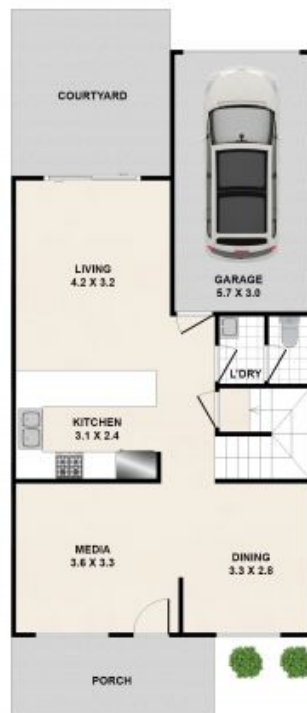

LOWER LEVEL

Approx Sqm
Inside Areas - 131.2 Sqm
Outside Areas - 26.2 Sqm
The Total Areas - 157.4 Sqm

25/99 Peverell Street, Hillcrest