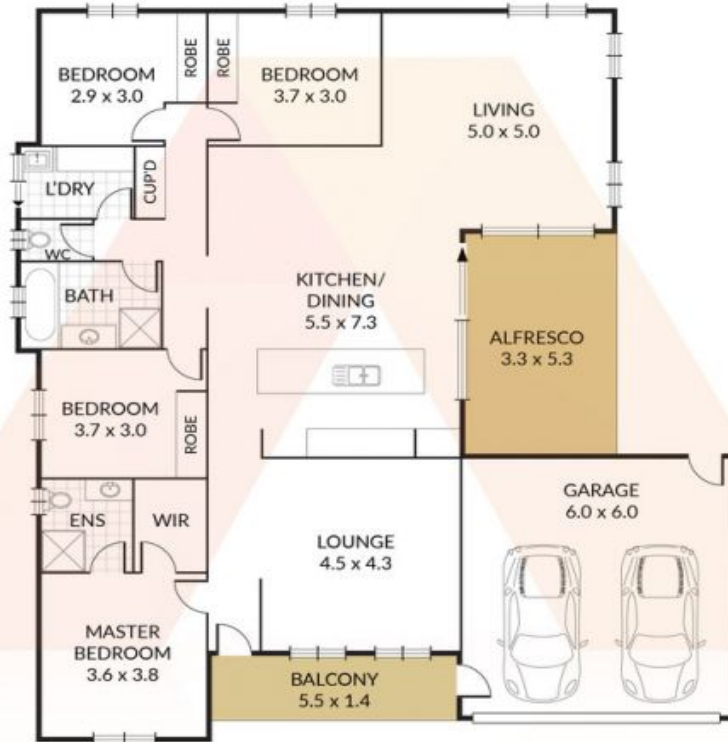

Internal 155m² External 26m² Total 181m²

20 Tweeddale Circuit, Drewvale

4 x 2 x 2 x